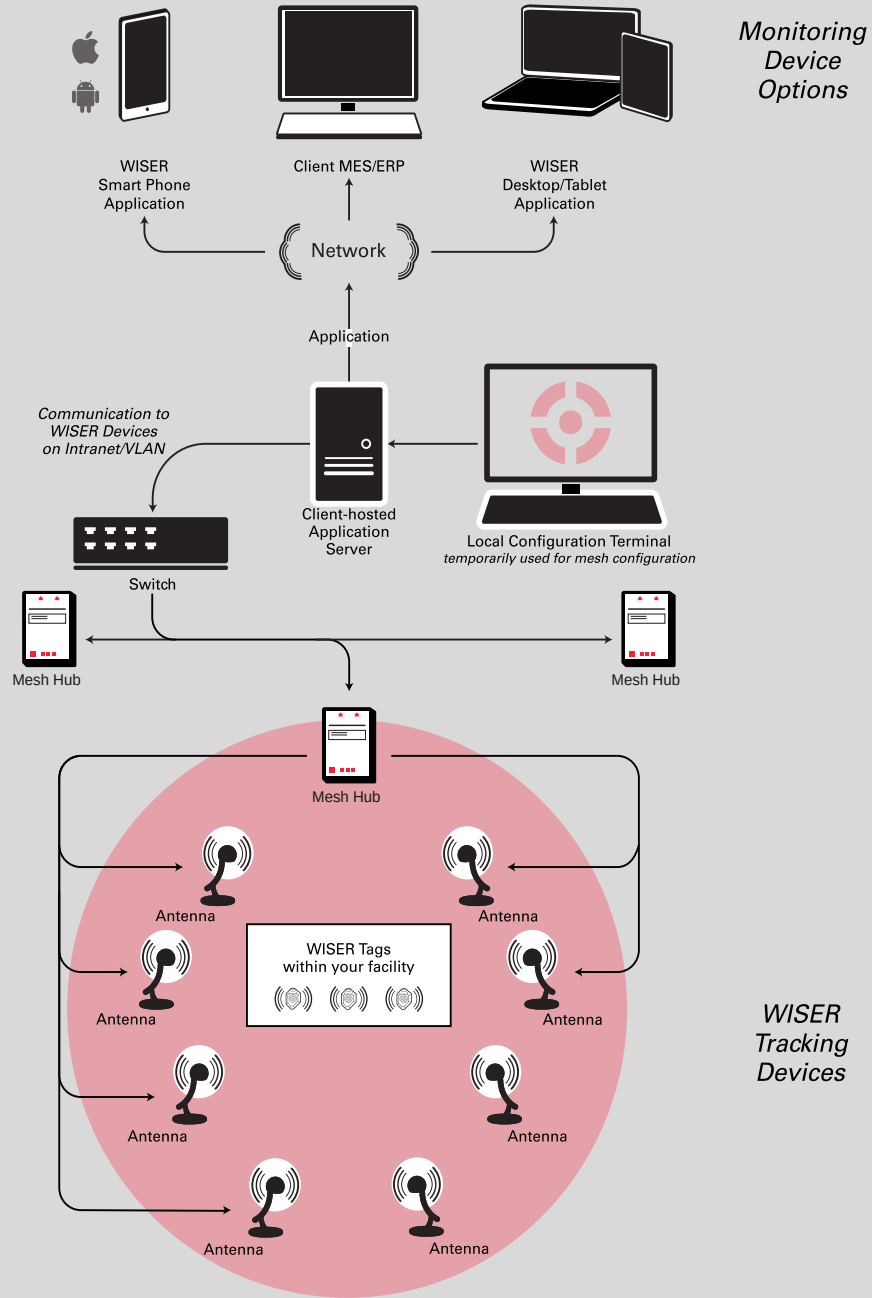

SYSTEM TOPOLOGY OVERVIEW

Rapid Return on Investment

Improved Efficiency

Increased Productivity

Enhanced Decision-Making

contact@wisersystems.com

3915 Beryl Road, Suite 130
Raleigh, NC 27607

wisersystems.com